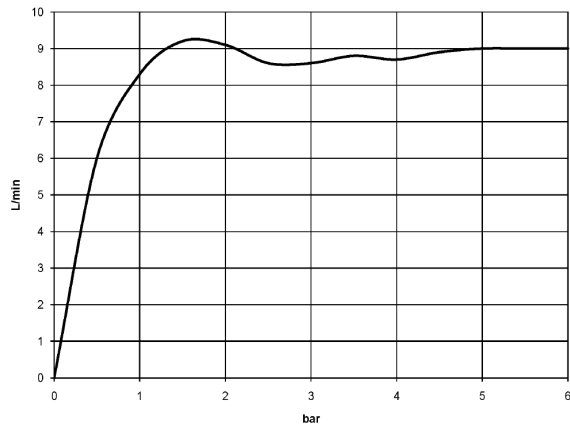

28 002 978

- Three settings: COMPACT RAIN, COMPACT SOFT FLOW, COMPACT AQUAPRESSURE FLOW, max. flow rate 9 l/min (at 3 bar)
- with anti-scale system
- spray head Ø 95mm
- 1/2" connection

Intrinsic protection against back flow.

	Durabronss (23kt Gold)	28 002 978-09
	Chrome	28 002 978-00
	Chrome	28 002 978-00 0010
	Brushed Platinum	28 002 978-06
	Brushed Platinum	28 002 978-06 0010
	Platinum	28 002 978-08
	Platinum	28 002 978-08 0010
	Durabronss (23kt Gold)	28 002 978-09 0010
	Brushed Durabronss (23kt Gold)	28 002 978-28
	Brushed Durabronss (23kt Gold)	28 002 978-28 0010
	Brushed Chrome	28 002 978-93
	Brushed Chrome	28 002 978-93 0010
	Brushed Dark Platinum	28 002 978-99
	Brushed Dark Platinum	28 002 978-99 0010

28 002 978

mm [inches]

Flow rate chart

Certificates

LGA_18610.

28 002 978

Parts for other finishes can be found here: [Chrome](#)

Spare parts list

No.	Item Number	Name	Quantity used	Delivery time
1	09 21 02 115 90	cap	1	2
2	09 23 01 039 90	sieve	1	2
3	09 23 01 077 90	flow reducer	1	2
4	04 12 11 071 00 90	shower	1	2
5	09 30 09 022 90	key	1	2