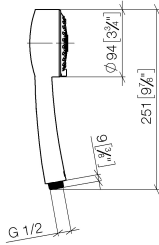

28 002 978

- Three settings: COMPACT RAIN, COMPACT SOFT FLOW, COMPACT AQUAPRESSURE FLOW, max. flow rate 9 l/min (at 3 bar)
- with anti-scale system
- spray head Ø 95mm
- 1/2" connection

Intrinsic protection against back flow.

	Durabronss (23kt Gold)	28 002 978-09
	Chrome	28 002 978-00
	Chrome	28 002 978-00 0010
	Brushed Platinum	28 002 978-06
	Brushed Platinum	28 002 978-06 0010
	Platinum	28 002 978-08
	Platinum	28 002 978-08 0010
	Durabronss (23kt Gold)	28 002 978-09 0010
	Brushed Durabronss (23kt Gold)	28 002 978-28
	Brushed Durabronss (23kt Gold)	28 002 978-28 0010
	Brushed Chrome	28 002 978-93
	Brushed Chrome	28 002 978-93 0010
	Brushed Dark Platinum	28 002 978-99
	Brushed Dark Platinum	28 002 978-99 0010

28 002 978

mm [inches]

Flow rate chart

Certificates

LGA_18610.

28 002 978

Parts for other finishes can be found here: [Chrome](#)

Spare parts list

No.	Item Number	Name	Quantity used	Delivery time
1	09 21 02 115 90	cap	1	2
2	09 23 01 039 90	sieve	1	2
3	09 23 01 077 90	flow reducer	1	2
4	04 12 11 071 00 90	shower	1	2
5	09 30 09 022 90	key	1	2